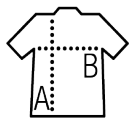

SOL'S RIDLEY WOMEN

SOL'S®
the fair spirit

WOMEN'S HEAT-SEALED PADDED JACKET

01623

Quality

POLYESTER 300T
Outer fabric: 100% polyester
Lining & Padding: 100% polyester

Style

Heat-sealed padded jacket
Adjustable hood with drawcord and stoppers
2 front zip pockets and 2 inside pockets
Adjustable cuffs

Available sizes

Sizes	S	M	L	XL	XXL
A/B	66/49	67/51	68/53	69/55	70/57

Available colours

Black

Packaging

Carton size : 60 x 40 x 40 cm

Weight per carton :

Related products