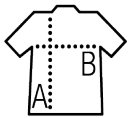

SOL'S MILO WOMEN

SOL'S
the fair spirit

WOMEN'S SHORT SLEEVED T-SHIRT

02077

Quality

JERSEY 155
100% organically grown cotton
With an enzyme treatment

Style

Ribbed round neck
Cut and sewn
Fitted cut
Short sleeves
Tape inside collar

Available sizes

| Sizes | S | M | L | XL | XXL |
|-------|-------|-------|-------|-------|-------|
| A/B | 64/41 | 66/44 | 68/47 | 70/50 | 72/53 |

Available colours

Packaging

Carton size : 52 x 32 x 20

Weight per carton : 7.00 kg