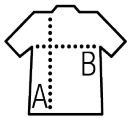

Quality

Style

Straight cut
Long sleeves
2 button classic collar
Adjustable cuffs with buttons and bound slits

Available sizes

Sizes	S	M	L	XL	XXL	3XL	4XL
A/B	78/55	80/58	82/61	84/64	86/67	88/70	90/73

Available colours

White

Beige

Bottle green

Black

French navy

Packaging

Carton size : 57 x 37 x 30 cm

Weight per carton :