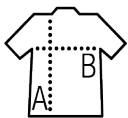

Quality

Style

High collar
Raglan sleeves
Fitted cut
2 side pockets
Cut and sewn

Available sizes

Sizes	S	M	L	XL	XXL
A/B	65/45	66/48	67/51	68/54	69/57

Available colours

White

Red

Black

Navy

Deep grey melange

Packaging

Carton size : 53 x 34 x 41 cm

Weight per carton :

Related products

SOL'S SUNDAE
47200