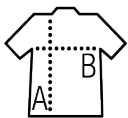

Quality

FLEECE 300

100% polyester high density

Style

Short cut
Anti-pilling
Reinforcing tape on neck
High zip collar
Elasticated cuffs
Back half-moon yoke
Elasticated drawstring hem

Available sizes

Sizes	S	M	L	XL	XXL	3XL	4XL*	5XL*
A/B	70/58	72/60	74/63	76/66	78/69	80/72	82/75	84/78

Available colours

Red Royal blue Fir green Black Navy Charcoal grey Orange Lime

Packaging

Carton size : 58 x 40 x 54 cm

Weight per carton : 11.00 kg

Related products